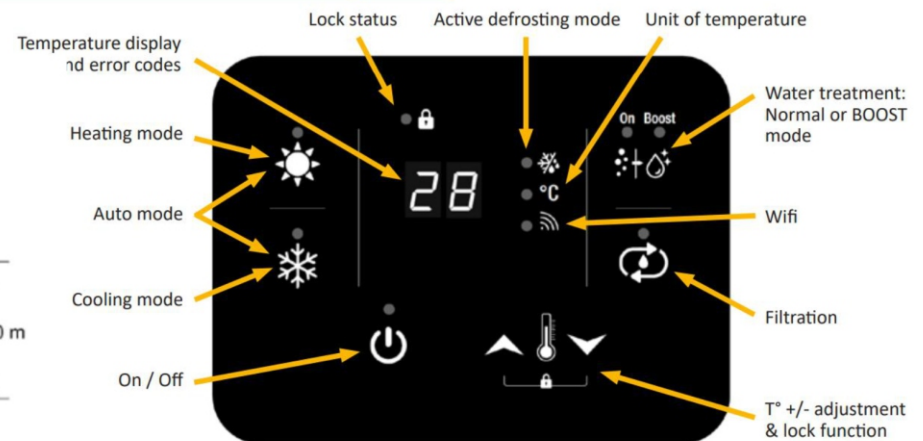

⁴ Calculated for a private pool equipped with a solar cover and located in a temperate climate.

Distingões atribuídas pelo Novobanco

USING THE APP

2 / Overview of the application control panel

Mergulho Salgado Piscinas e Spas, Lda VISITE-NOS Telm. 962444011 Tel. 216075598

must be installed between 2 and 3.5 metres from the pool basin:

USING THE CONTROL PANEL

1 / Overview of control panel

1 / Dimensions

Distinções atribuídas pelo Novobanco

Mergulho Salgado Piscinas e Spas, Lda VISITE-NOS Telm. 962444011 Tel. 216075598