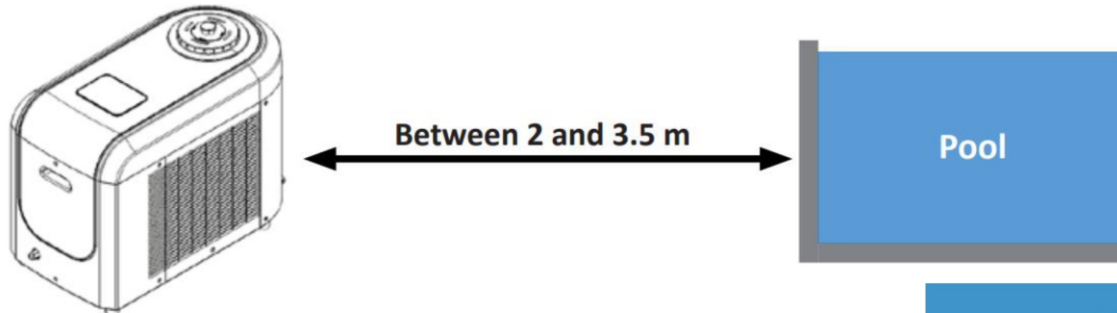

⁴ Calculated for a private pool equipped with a solar cover and located in a temperate climate.

Distingões atribuídas pelo Novobanco

USING THE APP

2 / Overview of the application control panel

Mergulho Salgado Piscinas e Spas, Lda VISITE-NOS Telm. 962444011 Tel. 216075598

must be installed between 2 and 3.5 metres from the pool basin:

USING THE CONTROL PANEL

1 / Overview of control panel

1 / Dimensions

Distinções atribuídas pelo Novobanco

Mergulho Salgado Piscinas e Spas, Lda VISITE-NOS Telm. 962444011 Tel. 216075598