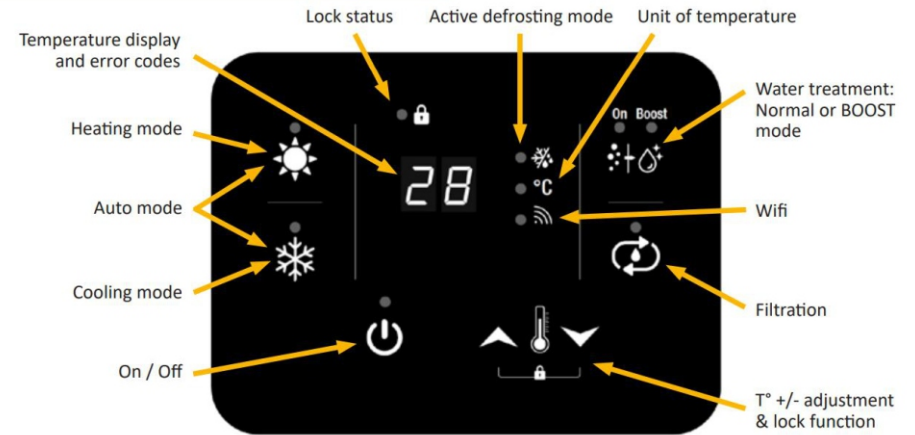

USING THE CONTROL PANEL

1 / Overview of control panel

Distinctions attributed by Novobanco

Mergulho Salgado Piscinas e Spas, Lda VISITE-NOS Telm. 962444011 Tel. 216075598

Beloura Business Center – Rua dos Navegantes Bloco 1 Loja A R/C 2710-297-Linhó Sintra - perto Autódromo Estoril
EQUIPAMENTOS DE EXCELENTE EFICÁCIA DE ÚLTIMA GERAÇÃO geral@mergulhosalgado.pt www.mergulhosalgado.pt