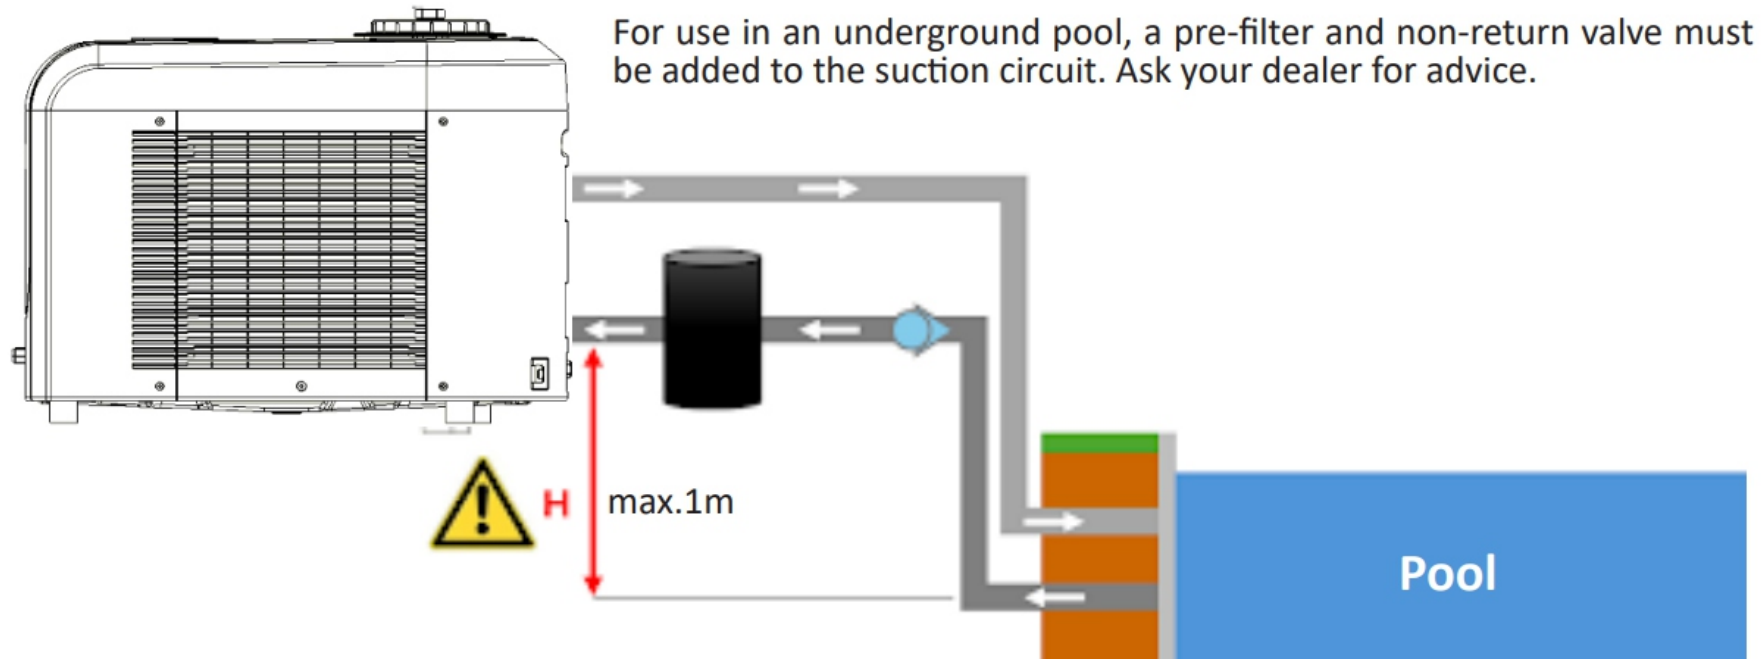

INSTALLATION

1 / Installation diagram

2 / Hydraulic connections

Use with **OFF-GROUND** pools

- Légende**
-  Raccords de connexion : 1.5" vers D32/38
 -  Vanne 2 positions
 -  Raccord mâle 1,5"/ mâle 1.5"

Use with *INGROUND* pool

Before any start-up, check that your filter is clean and remove any packaging that could prevent the proper functioning of the MS . If your pool is not equipped with a skimmer, a strainer must be installed to improve system operation.