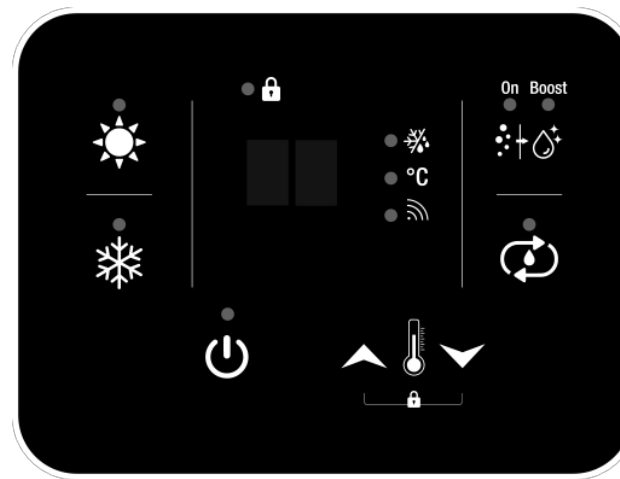

USING THE CONTROL PANEL

1 / Overview of control panel

Distinctions attributed by Novobanco

Mergulho Salgado Piscinas e Spas, Lda VISITE-NOS Telm. 962444011 Tel. 216075598

Beloura Business Center – Rua dos Navegantes Bloco 1 Loja A R/C 2710-297-Linhó Sintra - perto Autódromo Estoril
EQUIPAMENTOS DE EXCELENTE EFICÁCIA DE ÚLTIMA GERAÇÃO geral@mergulhosalgado.pt www.mergulhosalgado.pt