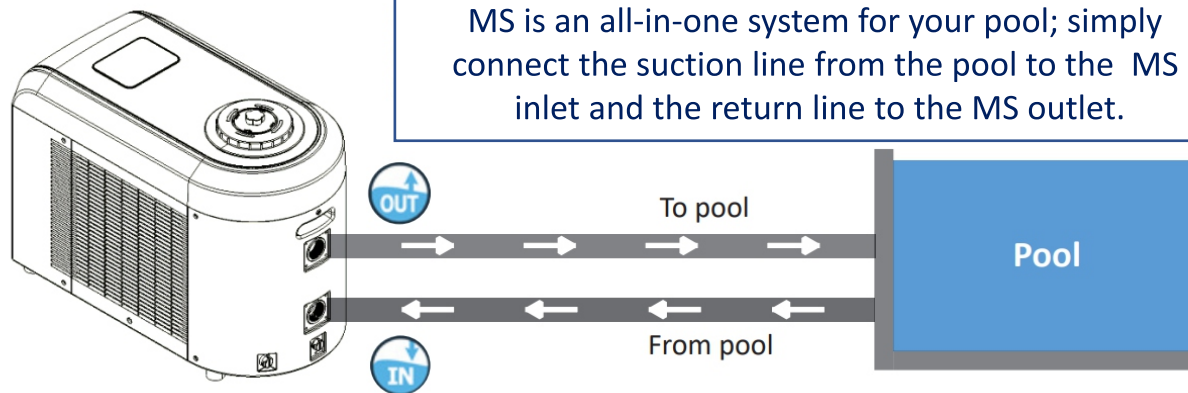

INSTALLATION

1 / Installation diagram