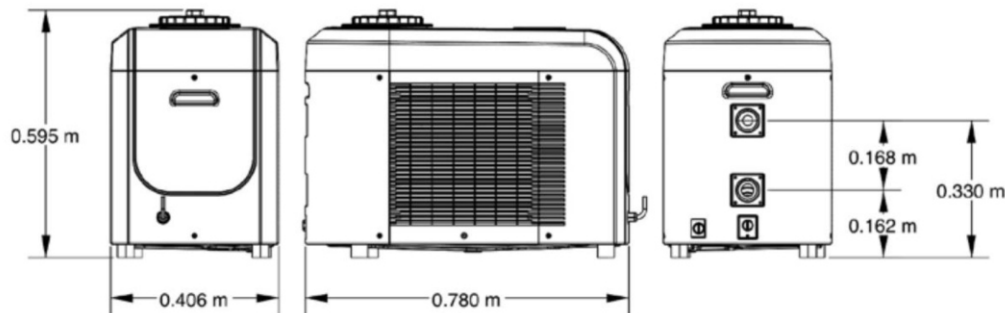

must be installed between 2 and 3.5 metres from the pool basin:

USING THE CONTROL PANEL

1 / Overview of control panel

1 / Dimensions

Distinções atribuídas pelo Novobanco

Mergulho Salgado Piscinas e Spas, Lda VISITE-NOS Telm. 962444011 Tel. 216075598