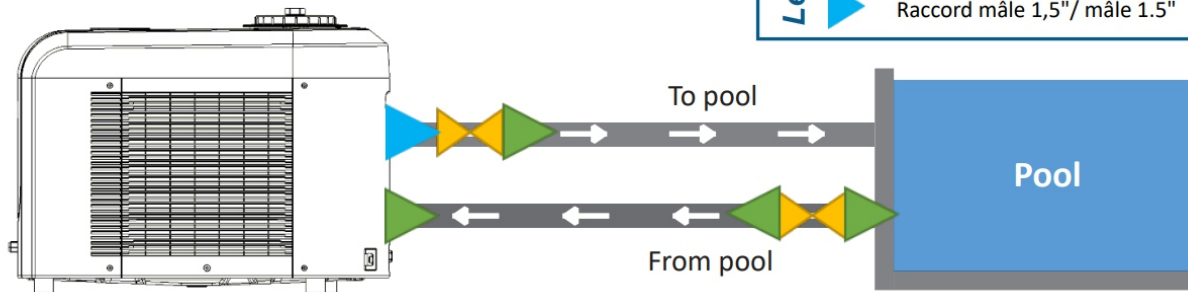

2 / Hydraulic connections

Use with **OFF-GROUND** pools

1. **Légende**
2. Raccords de connexion : 1.5" vers D32/38
   - Vanne 2 positions
   - Raccord mâle 1,5"/ mâle 1.5"