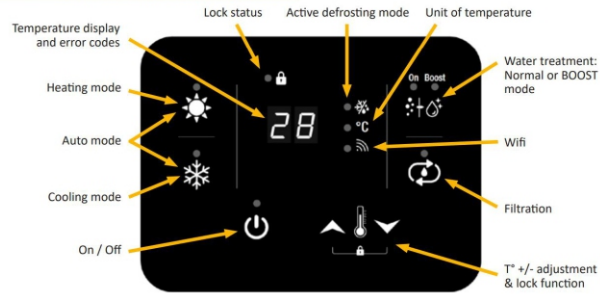

Distinções atribuídas pelo Novobanco

Mergulho Salgado Piscinas e Spas, Lda VISITE-NOS Telm. 962444011 Tel. 216075598

Beloura Business Center – Rua dos Navegantes Bloco 1 Loja A R/C 2710-297-Linhó Sintra - perto Autódromo Estoril
EQUIPAMENTOS DE EXCELENTE EFICÁCIA DE ÚLTIMA GERAÇÃO geral@mergulhosalgado.pt www.mergulhosalgado.pt