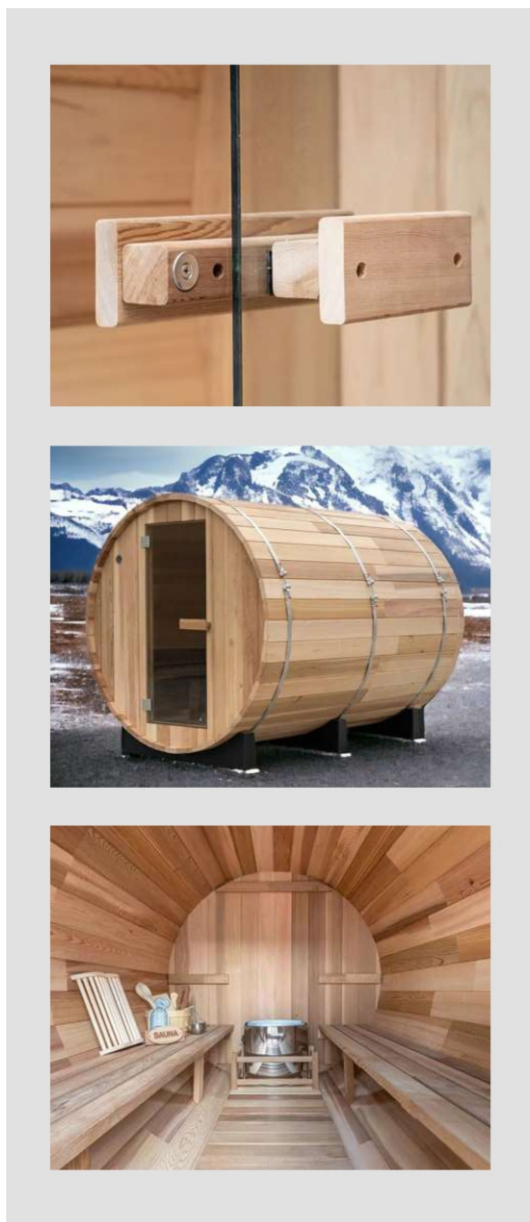

Mergulho Salgado.pt

Loja de Piscinas e Spas